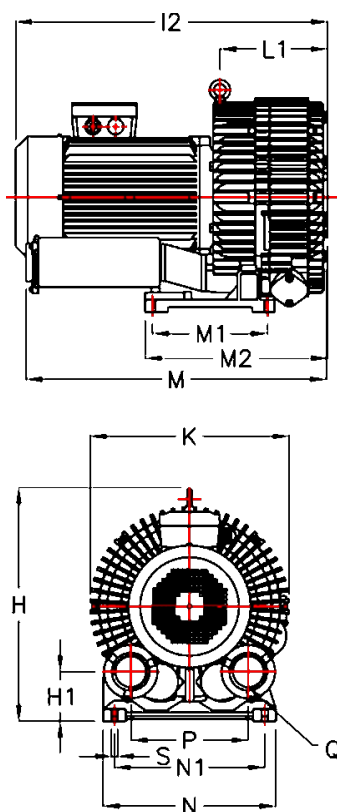

Article number: 2761841591111

Description: KLEEblower KB8415 11/13 kW
3x230/400V 50/60Hz double stage

Measures

H = 567	N = 420
H1 = 121	N1 = 365
K = 483	Noise level dB 50/60Hz = 76/81
L1 = 260	P = 286
L2 = 758	Q = 2-PF 2 1/2" (NPT 2 1/2")
M = 733	S = 4 x Ø15
M1 = 280	
M2 = 443	